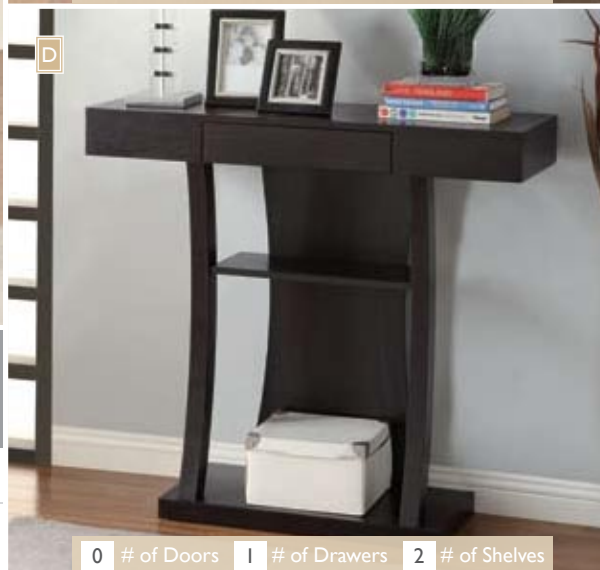

0 # of Doors 1 # of Drawers 2 # of Shelves

Unique "T" shaped console table in a cappuccino finish. Features one small drawer and two storage shelves. The perfect addition for any entryway.

Finish

CAPPUCCINO

Style

CONTEMPORARY

Item #	Description	Length	Width	Height	Price
A 900841	Hall Tree	32.00"	17.50"	73.00"	$
B 950230	Console Table	48.00"	14.00"	33.50"	$

Item #	Description	Length	Width	Height	Price
C 950233	Console Table	38.00"	14.50"	31.00"	$
D 950048	Console Table	36.00"	11.75"	33.75"	$